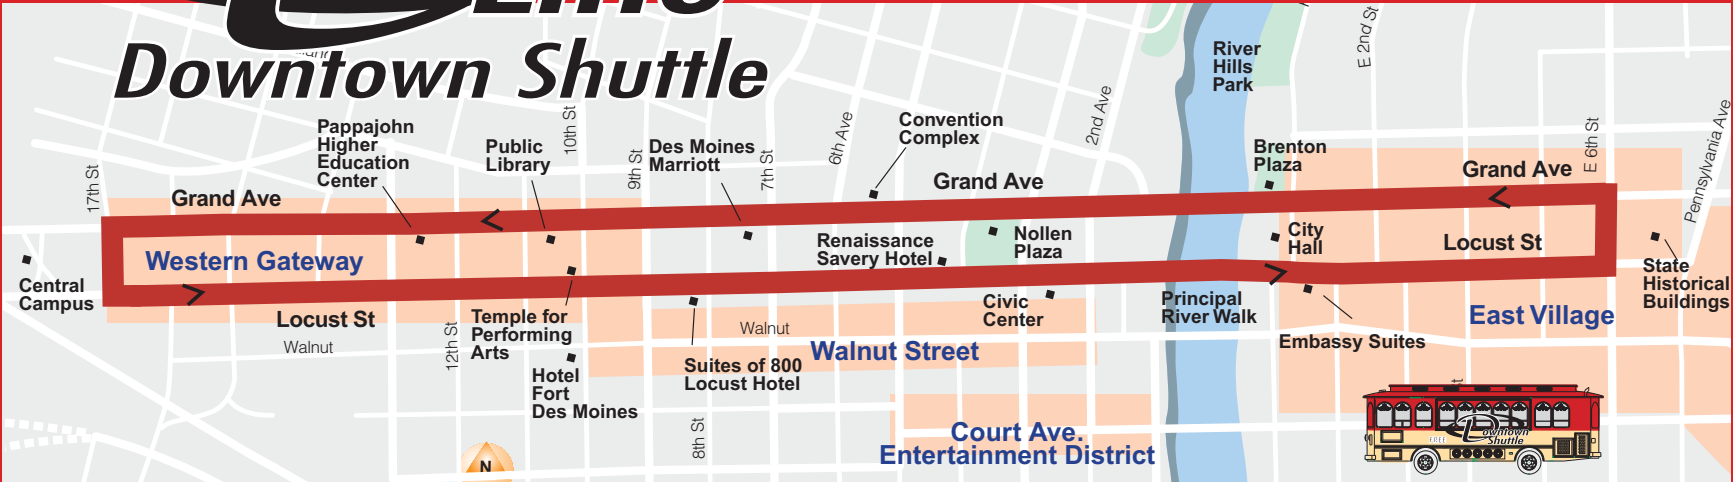

FREE

Monday- Friday
7:00 a.m. - 6:00 p.m.
Shuttle runs every 10 minutes.

Downtown Shuttle

For additional information, please contact DART, 515-283-8100 or dart@ridedart.com

Shuttle funding provided by: Operation Downtown and DART.